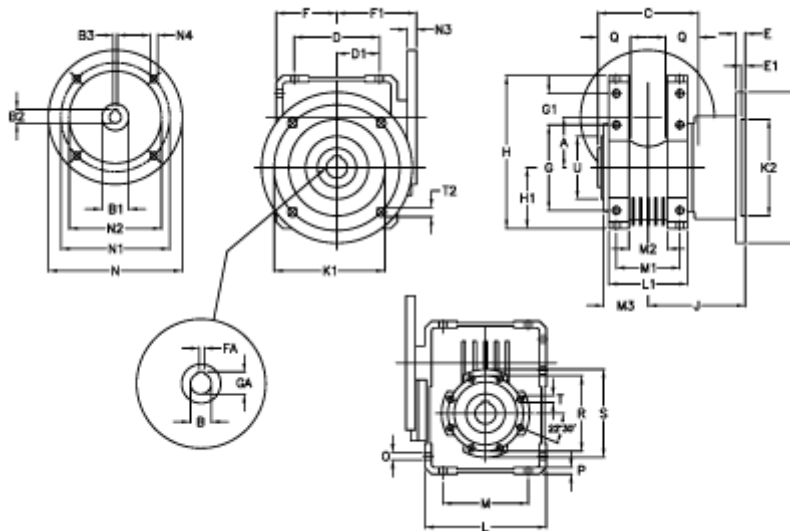

Article number: 392211004643636

Description: Worm Gear with Torque Limiter
W110 L2-UF-46-P90 B14

Measures

| | | | | | |
|------------|-----------|------------|----------|------------|---------|
| A = 110.10 | E = 20 | H = 308.0 | M = 184 | N4 = 9 | U = 130 |
| B = 42 | E1 = 12 | H1 = 125.0 | M1 = 115 | O = 14.0 | |
| B1 E7 = 24 | F = 125 | J = 179.5 | M2 = 69 | P = 14 | |
| B2 = 27.3 | F1 = 143 | K = 280 | M3 = 73 | Q = 45 | |
| B3 H9 = 8 | FA = 12 | K1 = 230 | N = 140 | R = 165 | |
| C = 155 | G = 184 | K2 = 170 | N1 = 115 | S = 200 | |
| D = 174.0 | G1 = 58.0 | L = 250 | N2 = 95 | T = M12x19 | |
| D1 = 82.0 | GA = 45.3 | L1 = 143 | N3 = 6.5 | T2 = 13.0 | |